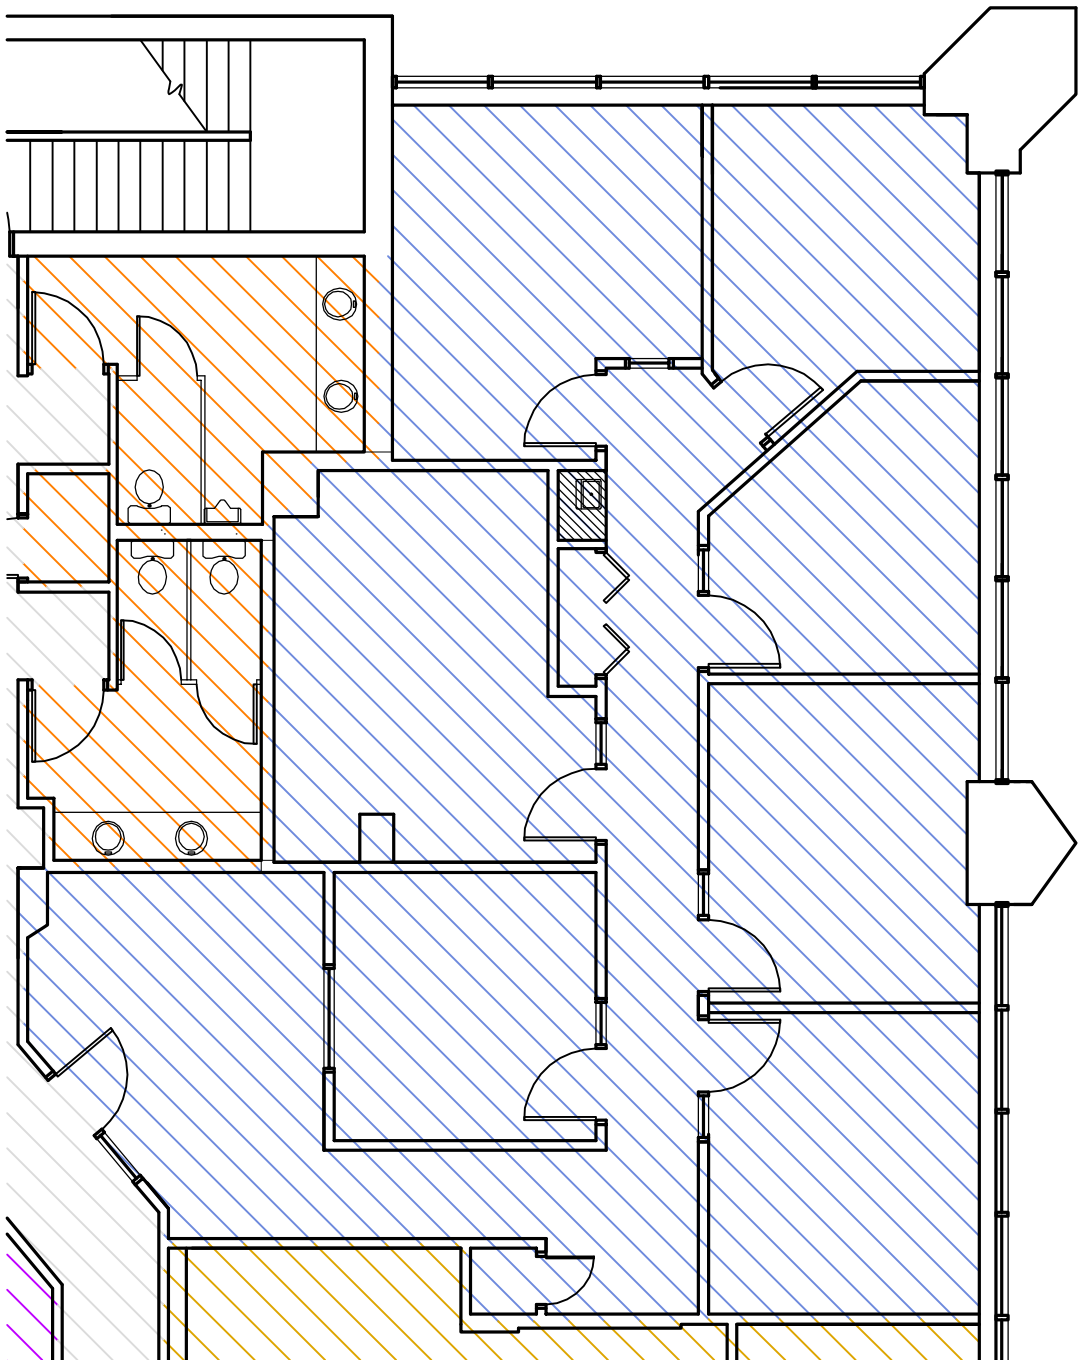

3500 JFK PARKWAY  
SECOND FLOOR

Suite 202

SCALE: 1/8" = 1'-0"

03-31-08