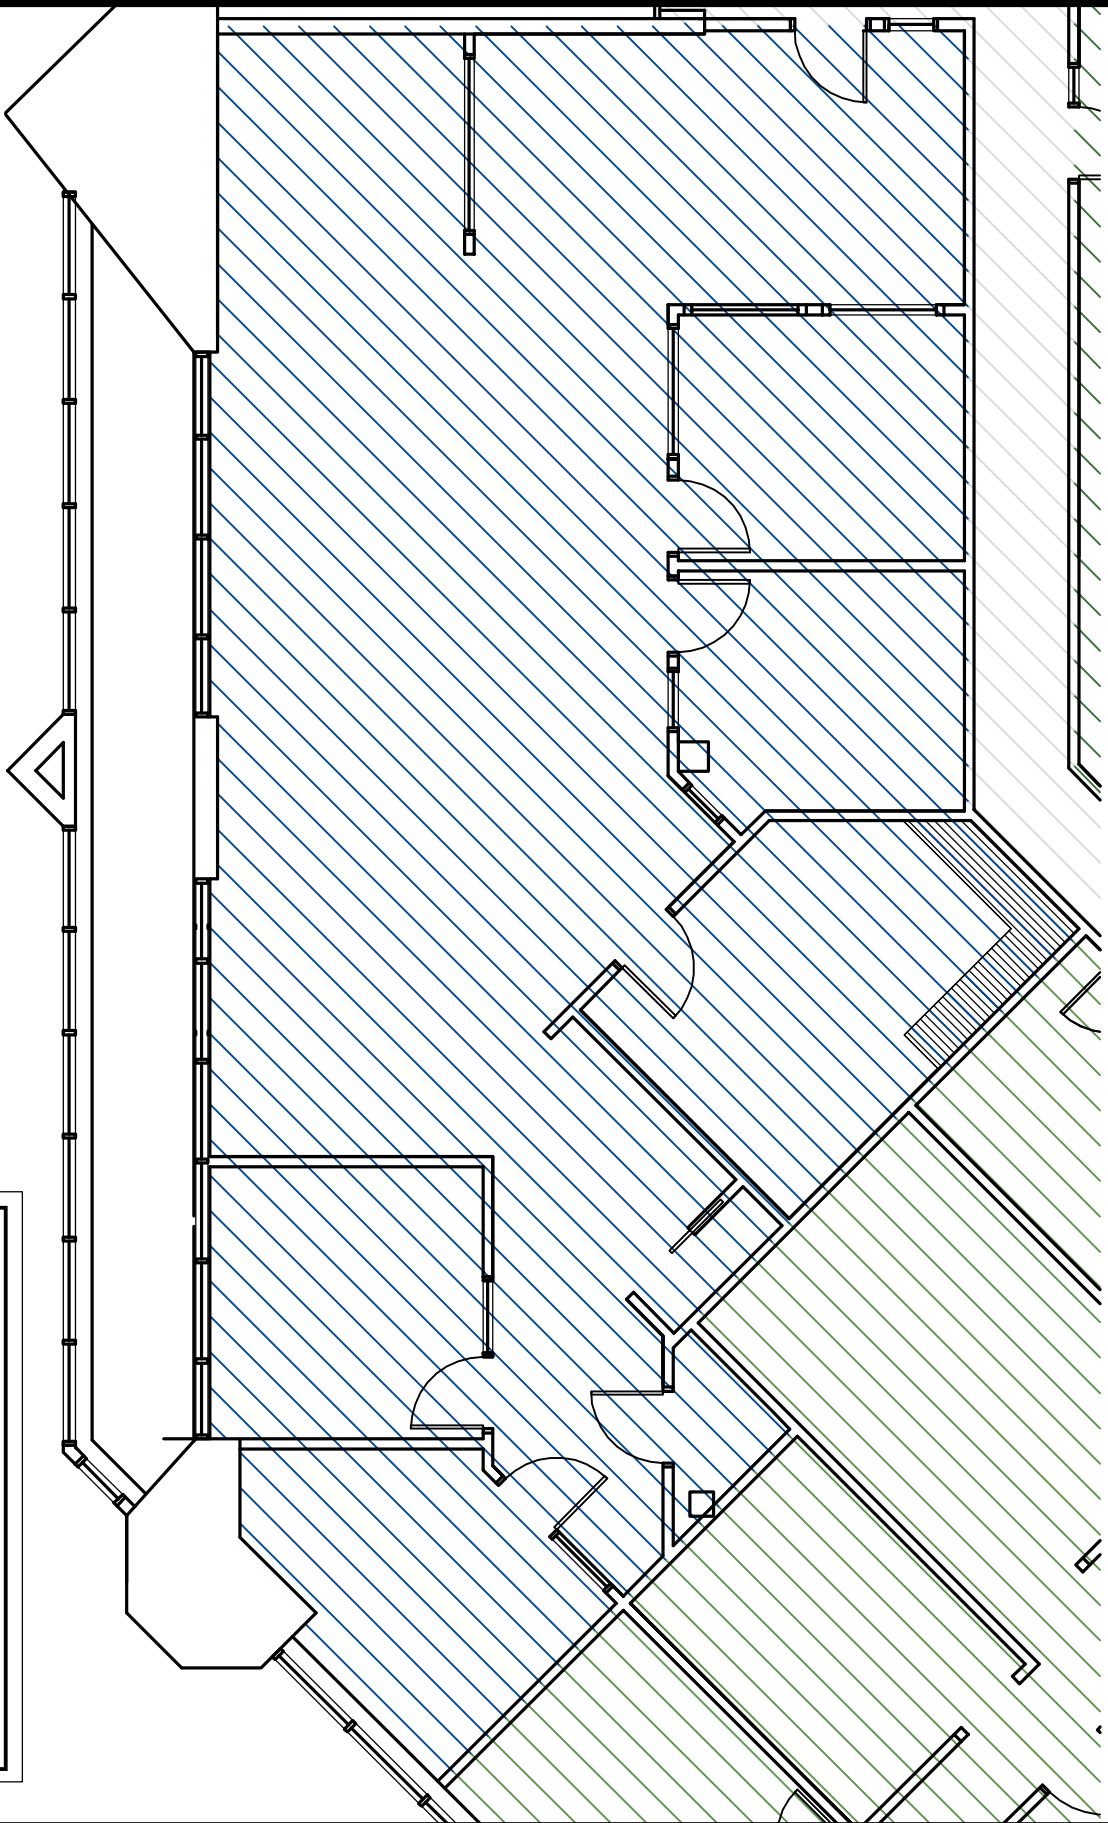

3500 JFK PARKWAY
SECOND FLOOR

Suite 205

SCALE: 1/8" = 1'-0"

03-31-08