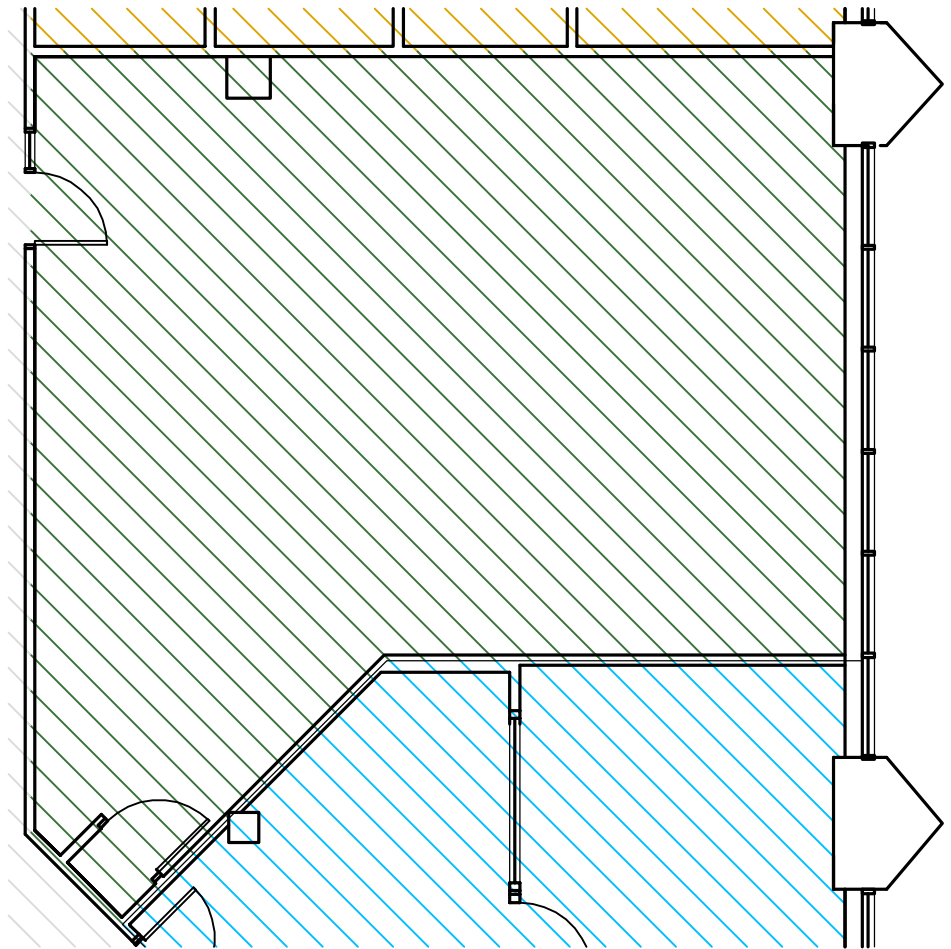

3500 JFK PARKWAY
SECOND FLOOR

Suite 210

SCALE: 1/8" = 1'-0"

03-31-08