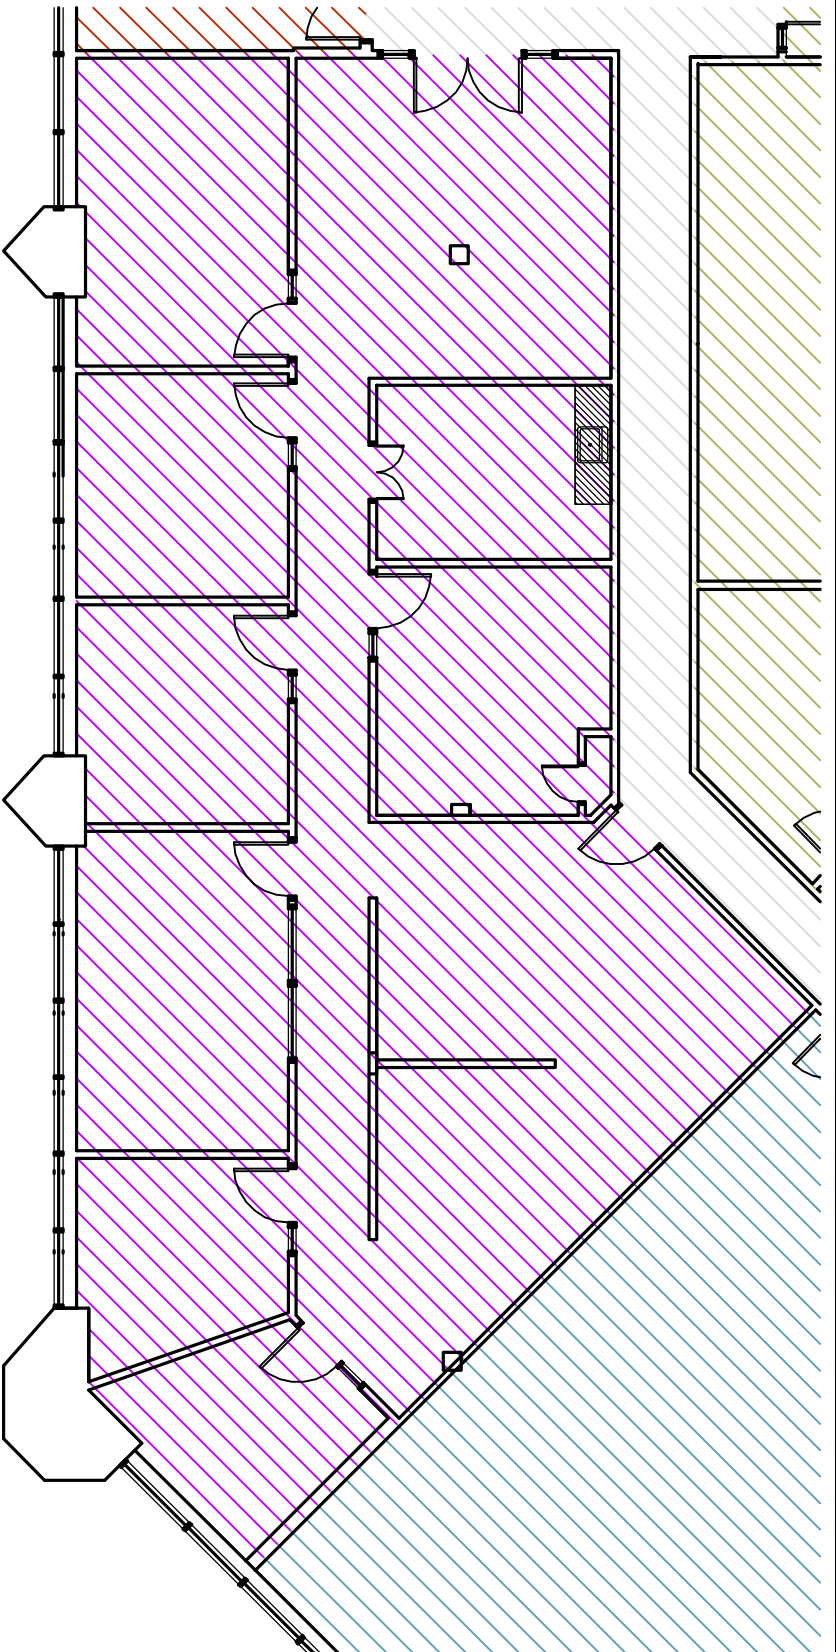

3500 JFK PARKWAY
THIRD FLOOR

Suite 320

SCALE: 3/32" = 1'-0"

03-31-08