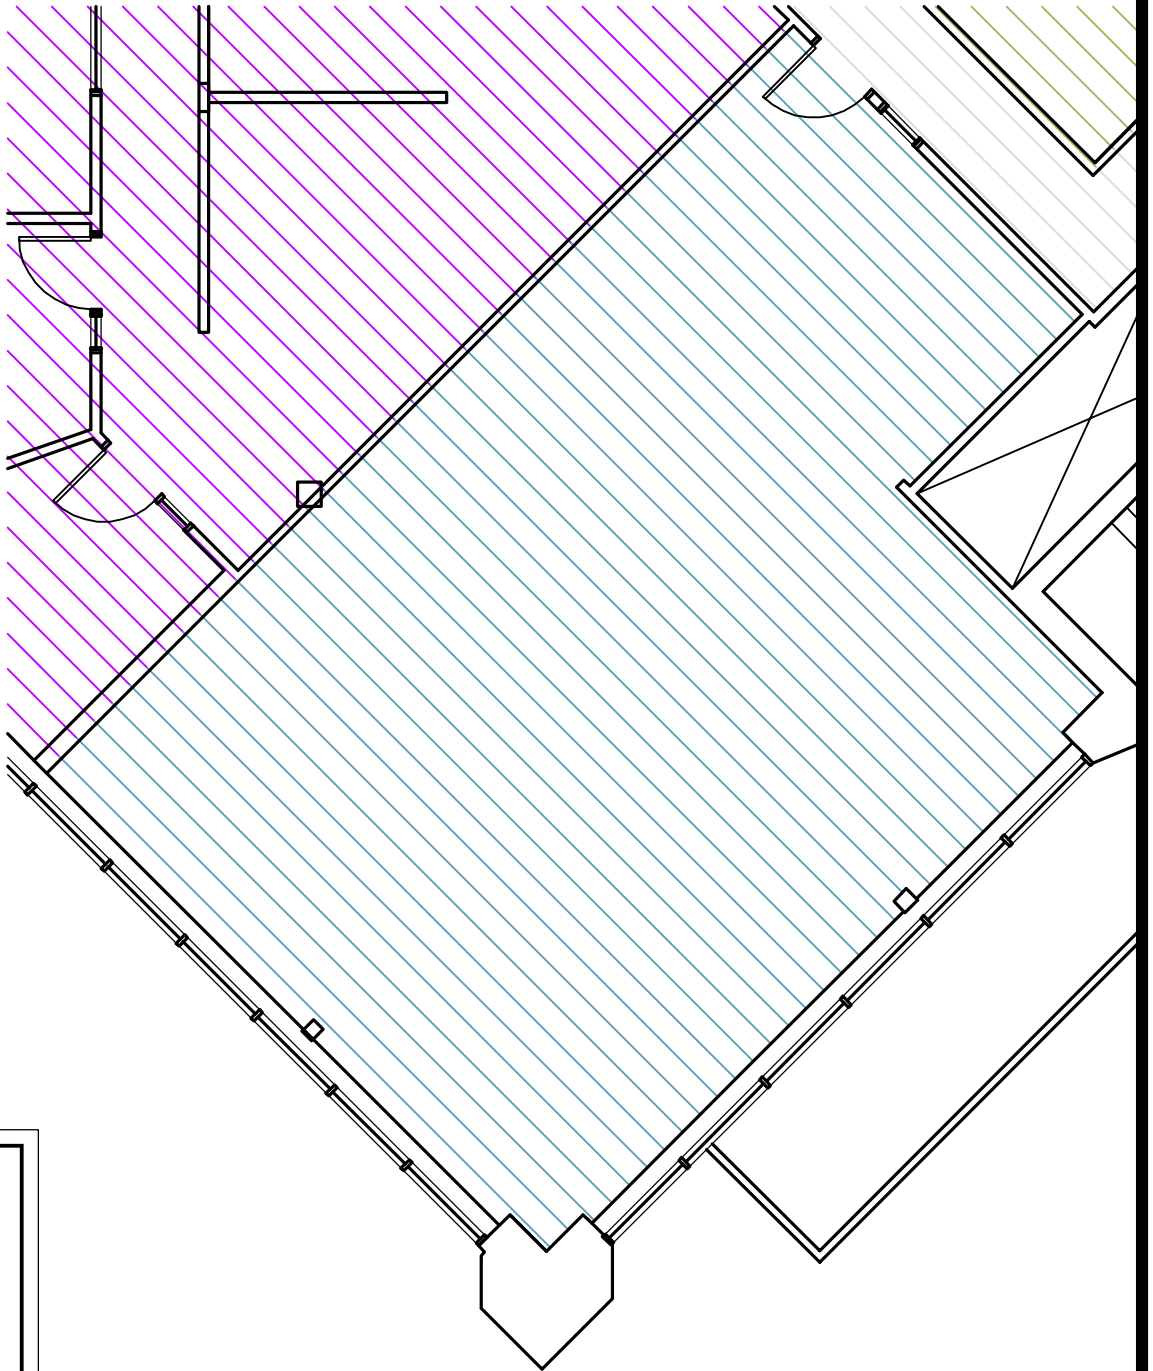

3500 JFK PARKWAY  
THIRD FLOOR

Suite 325

SCALE: 1/8" = 1'-0"

03-31-08